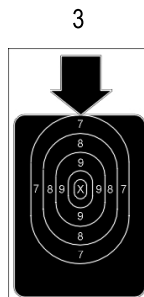

Move 25 YD

TARGET 2

25 YARDS (22.85 Metres)

6 Shots KNEELING

6 Shots LEFT of the barricade

6 Shots RIGHT of the barricade

25YD 90 Sec

3

2

1

— MAKE SAFE, CHANGE TARGET —

Move 50 YD

TARGET 3

50 YARDS (45.72 Metres)

6 Shots SITTING

6 Shots PRONE

6 Shots LEFT of the barricade

6 Shots RIGHT of the barricade

50YD 165 Sec

4

3

2

1

— MAKE SAFE, CHANGE TARGET —

Move 25 YD

TARGET 4

25 YARDS (22.85 Metres)
12 Shots clear of barricade

25 YARDS (22.85 Metres)
12 Shots clear of barricade

25YD 35 Sec x 2

— MAKE SAFE, CHANGE TARGET —

Move to 7YD

TARGET 5