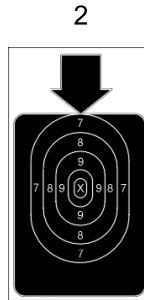

WA 1500 — COURSE OF FIRE

TARGET 1

7 YARDS (6.40 Metres)
12 Shots clear of barricade

Move 15 YD

15 YARDS (13.71 Metres)
12 Shots clear of barricade

7YD 20Sec

15YD 20Sec

— MAKE SAFE, CHANGE TARGET —

Move 25 YD

TARGET 2

25 YARDS (22.85 Metres)

6 Shots KNEELING

6 Shots LEFT of the barricade

6 Shots RIGHT of the barricade

25YD 90 Sec

3

2

1

— MAKE SAFE, CHANGE TARGET —

Move 50 YD

TARGET 3

50 YARDS (45.72 Metres)

6 Shots SITTING

6 Shots PRONE

6 Shots LEFT of the barricade

6 Shots RIGHT of the barricade

50YD 165 Sec

4

3

2

1

— MAKE SAFE, CHANGE TARGET —