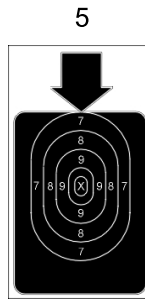

Move 25 YD

TARGET 4

25 YARDS (22.85 Metres)
12 Shots clear of barricade

25 YARDS (22.85 Metres)
12 Shots clear of barricade

25YD 35 Sec x 2

— MAKE SAFE, CHANGE TARGET —

Move to 7YD

TARGET 5

7 YARDS (6.40 Metres)
12 Shots clear of barricade

Move 25YD

25 YARDS (22.85 Metres)

6 Shots KNEELING

6 Shots LEFT of the barricade

6 Shots RIGHT of the barricade

7YD 20Sec

3

2

1

25YD 90 Sec

— MAKE SAFE, CHANGE TARGET —

Move 50 YD

TARGET 6

50 YARDS (45.72 Metres)

6 Shots SITTING