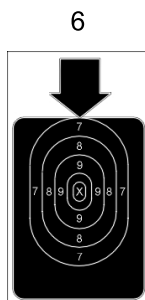

7 YARDS (6.40 Metres)
12 Shots clear of barricade

Move 25YD

25 YARDS (22.85 Metres)

6 Shots KNEELING

6 Shots LEFT of the barricade

6 Shots RIGHT of the barricade

7YD 20Sec

3

2

1

25YD 90 Sec

— MAKE SAFE, CHANGE TARGET —

Move 50 YD

TARGET 6

50 YARDS (45.72 Metres)

6 Shots SITTING

6 Shots PRONE

6 Shots LEFT of the barricade

6 Shots RIGHT of the barricade

Move 25 YD

25 YARDS (22.85 Metres)
6 Shots clear of barricade

4

3

2