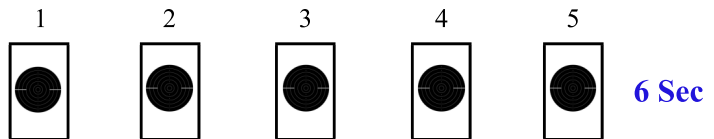

5 Shots standing right side barricade on 2

5 Shots standing left side barricade on 1

5 Shots each target

MAKE SAFE, SCORE & PATCH

25 YARDS (22.85 Metres)

15 Shots

6 Seconds - 5 shots clear of barricade

3 Shots standing target 1

2 Shots standing target 2

3 Shots

2 Shots

6 Seconds - 5 shots clear of barricade

1 Shot standing target 2

2 Shots standing target 3

2 Shots standing target 4

1 Shot