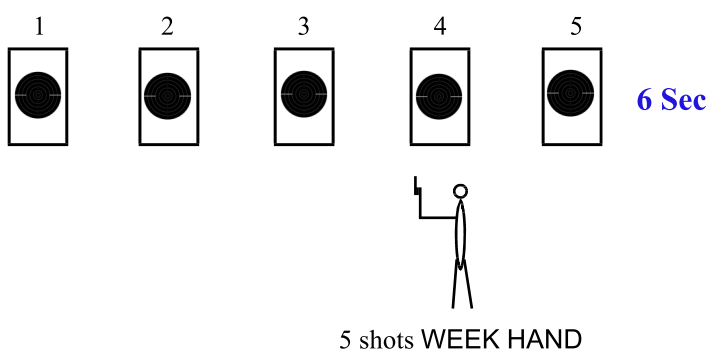

10 YARDS (9.14 Metres)

15 shots

4 Seconds (1 or 2 handed)

4 Shots standing target 5

5 Seconds

5 Shots standing weak hand unsupported
target 4

4 Seconds - 5 Shots (1 or 2 handed)

3 Shots target 1

2 Shots target 2

— MAKE SAFE, SCORE & PATCH —

7 YARDS (6.40 Metres)

10 Shots

25 Seconds

5 Shots crouch position target 1

5 Shots crouch position target 2

PISTOL BELOW SHOULDER LEVEL