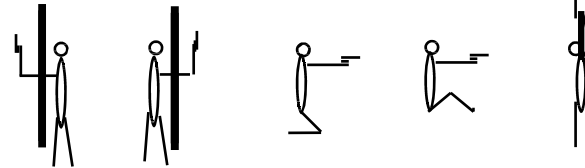

SHORT BARREL PISTOL — COURSE OF FIRE —

One or two handed

25 YARDS (22.85 Metres)

25 shots

3 min 30 seconds

5 Shots Prone on 5

5 Shots Sitting on 4

5 Shots Kneeling on 3

5 Shots standing right side barricade on 2

5 Shots standing left side barricade on 1

5 Shots each target

MAKE SAFE, SCORE & PATCH

25 YARDS (22.85 Metres)

15 Shots

6 Seconds - 5 shots clear of barricade

3 Shots standing target 1