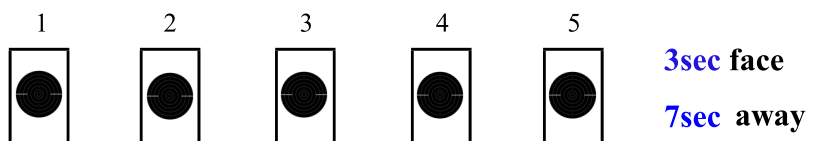

2 Shots standing target 2

3 Shots

2 Shots

6 Seconds - 5 shots clear of barricade

1 Shot standing target 2

2 Shots standing target 3

2 Shots standing target 4

1 Shot

2 Shots

2 Shots

3 Seconds facing / 7 Seconds away

Rapid Stage

5 X 1 Shot target 5

5 Shots

— MAKE SAFE, SCORE & PATCH —

SHORT BARREL PISTOL — COURSE OF FIRE —