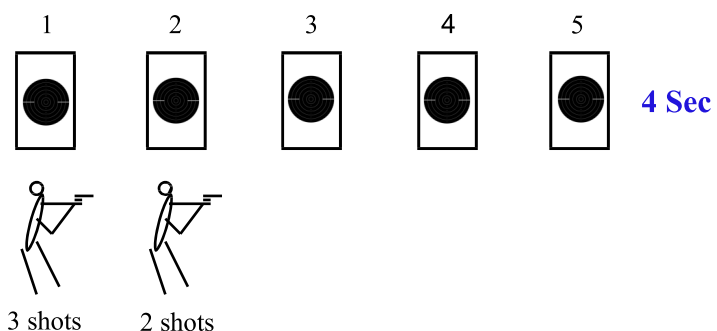

10 YARDS (9.14 Metres)

15 shots

4 Seconds (1 or 2 handed)

4 Shots standing target 5

5 Seconds

5 Shots standing weak hand unsupported
target 4

4 Seconds - 5 Shots (1 or 2 handed)

3 Shots target 1

2 Shots target 2

— MAKE SAFE, SCORE & PATCH —

7 YARDS (6.40 Metres)

10 Shots

25 Seconds

5 Shots crouch position target 1

5 Shots crouch position target 2

PISTOL BELOW SHOULDER LEVEL