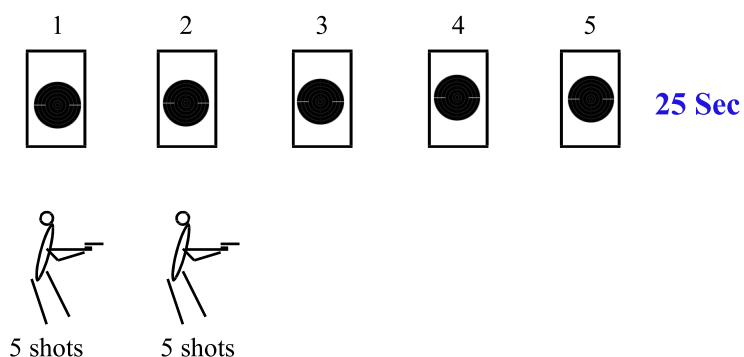

2 Shots target 2

— MAKE SAFE, SCORE & PATCH —

7 YARDS (6.40 Metres)

10 Shots

25 Seconds

5 Shots crouch position target 1

5 Shots crouch position target 2

PISTOL BELOW SHOULDER LEVEL