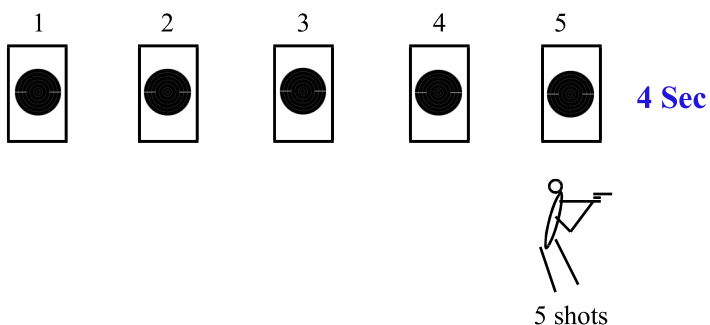

2 Shots

2 Shots

3 Seconds facing / 7 Seconds away

Rapid Stage

5 X 1 Shot target 5

5 Shots

— MAKE SAFE, SCORE & PATCH —

SHORT BARREL PISTOL — COURSE OF FIRE —

10 YARDS (9.14 Metres)

15 shots

4 Seconds (1 or 2 handed)

4 Shots standing target 5

5 Seconds

5 Shots standing weak hand unsupported
target 4

4 Seconds - 5 Shots (1 or 2 handed)

3 Shots target 1