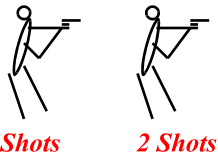

SHORT BARREL PISTOL — COURSE OF FIRE —

One or two handed

25 YARDS (22.85 Metres)

25 shots

3 min 30 seconds

5 Shots Prone on 5

5 Shots Sitting on 4

5 Shots Kneeling on 3

5 Shots standing right side barricade on 2

5 Shots standing left side barricade on 1

5 Shots each target

MAKE SAFE, SCORE & PATCH

25 YARDS (22.85 Metres)

15 Shots

6 Seconds - 5 shots clear of barricade

3 Shots standing target 1

2 Shots standing target 2

3 Shots

2 Shots

6 Seconds - 5 shots clear of barricade

1 Shot standing target 2

2 Shots standing target 3

2 Shots standing target 4

1 Shot