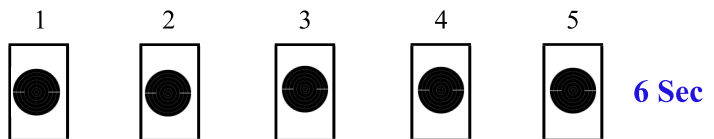

5 Shots standing right side barricade on 2

5 Shots standing left side barricade on 1

5 Shots each target

MAKE SAFE, SCORE & PATCH

25 YARDS (22.85 Metres)

15 Shots

6 Seconds - 5 shots clear of barricade

3 Shots standing target 1

2 Shots standing target 2

3 Shots

2 Shots

6 Seconds - 5 shots clear of barricade

1 Shot standing target 2

2 Shots standing target 3

2 Shots standing target 4

1 Shot